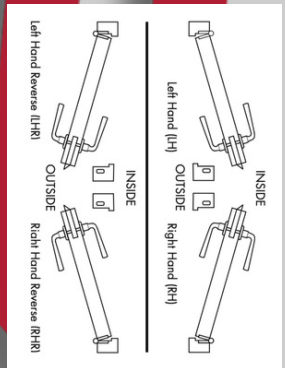

Lock Comparison Chart
Grade 2 Cylindrical Lever Locks

FUNCTION	PHG	PDO	HAGER	Design Hdwy.	DORMA	SCHLAGE	SARGENT	BEST
PASSAGE	HS501	GP126	3510 WTN	J-75/N-75	CL710LRC	AL10S SAT	7U51LL	73KC N 1SD
PRIVACY	HS502	GP176	3540 WTN	J-76/N-76	CL740LRC	AL40S SAT	7U65LL	73KC L 1SD
ENTRY	HS500	GP182	3553 WTN	J-82/N-82	CL753LRC	AL53PD SAT	7G05LL	73KC AB 1SD
CLASSROOM	HS509	GP148	3570 WTN	J-84/N-84	CL770LRC	AL70PD SAT	7G37LL	73KC R 1SD
STOREROOM	HS504	GP115	3580 WTN	J-86/N-86	CL780LRC	AL80PD SAT	7G04LL	73KC D 1SD