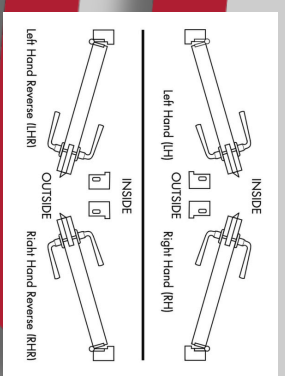

www.dchsalesteam.com

Lock Comparison Chart
Grade 2 Cylindrical Lever Locks

FUNCTION	PHG	PDO	HAGER	Design Hdw.	DORMA	SCHLAGE	SARGENT	BEST
PASSAGE PRIVACY ENTRY CLASSROOM STOREROOM	HS501 HS502 HS500 HS509 HS504	GP126 GP176 GP182 GP148 GP115	3510 WTN 3540 WTN 3553 WTN 3570 WTN 3580 WTN	J-75/N-75 J-76/N-76 J-82/N-82 J-84/N-84 J-86/N-86	CL710LRC CL740LRC CL753LRC CL770LRC CL780LRC	AL10S SAT AL40S SAT AL53PD SAT AL70PD SAT AL80PD SAT	7U51LL 7U65LL 7G05LL 7G37LL 7G04LL	73KC N 1SD 73KC L 1SD 73KC AB 1SD 73KC R 1SD 73KC D 1SD